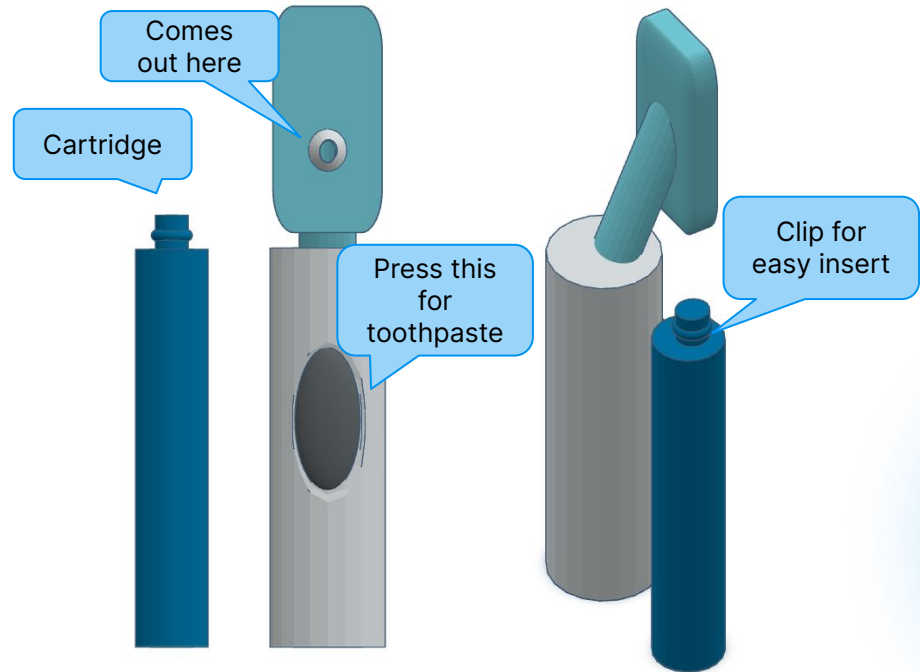

The Product

The product we propose is a toothbrush equipped with a built-in compartment to insert a toothpaste cartridge. This unique feature offers convenience and efficiency, allowing for a simple and mess-free application of toothpaste. The toothpaste itself will be specially formulated with a variety of appealing flavors, catering to the diverse preferences of consumers.

CHANGES TO BE MADE IN EXISTING PROTOTYPE

As the prototype, there are changes we plan to implement. Firstly, we aim to make the handle more ergonomic with added curves instead of its current cylindrical shape. Additionally, we seek to enhance the toothbrush head for a better mouth feel. With your support, we can achieve these improvements and more.

The Pumping System

The sleek and compact rubber button design that we have integrated into the toothbrush base alone will offer many features.

- **It will pump out the the toothpaste that we have crafted**
 - **It will offer more grip to the user**
 - **It takes less time than your normal teeth-brushing procedure**
- 
- 

MORE

Effective cleansing

LESS

Time it takes

10X MORE BRUSHING

For people who are not encouraged
enough to brush their teeth.

The Final Aspect

This product has to be unique to get even any recognition, so that is why each unit of our toothpaste will be infused with a disclosing solution. The purpose of this is so that when you are brushing your teeth, the toothpaste will be applied to your teeth, and while you are brushing, the disclosing solution will show the plaque on your teeth, if not brushed well, with a purple tinting. This way, if you see it in the mirror, you can brush that spot and the purple plaque will be gone.