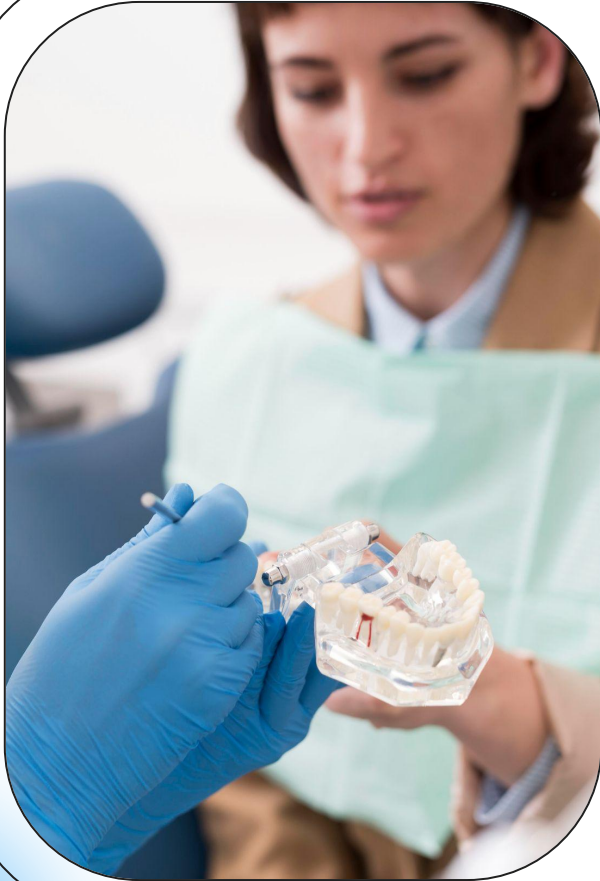

Good morning, Judges

Today, we're excited to introduce a revolutionary toothbrush that could reshape dental care. Our innovative design improves patient oral hygiene and offers valuable insights for dental professionals.