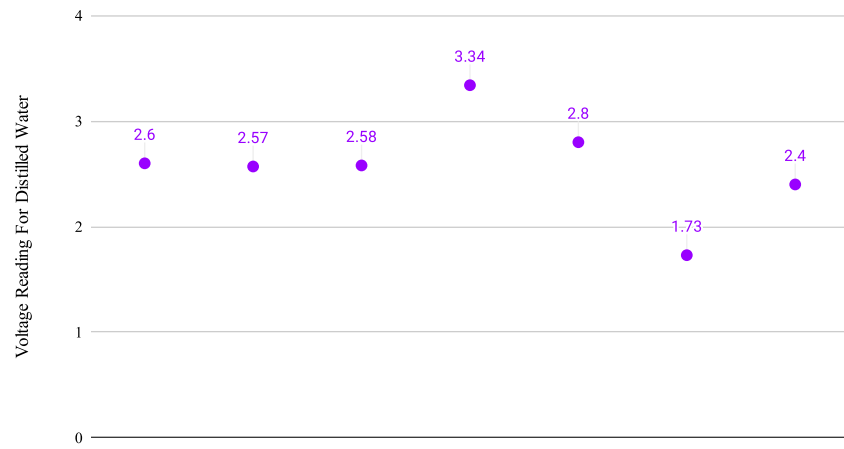

Voltage Reading For Distilled Water

Voltage Reading For Tap Water